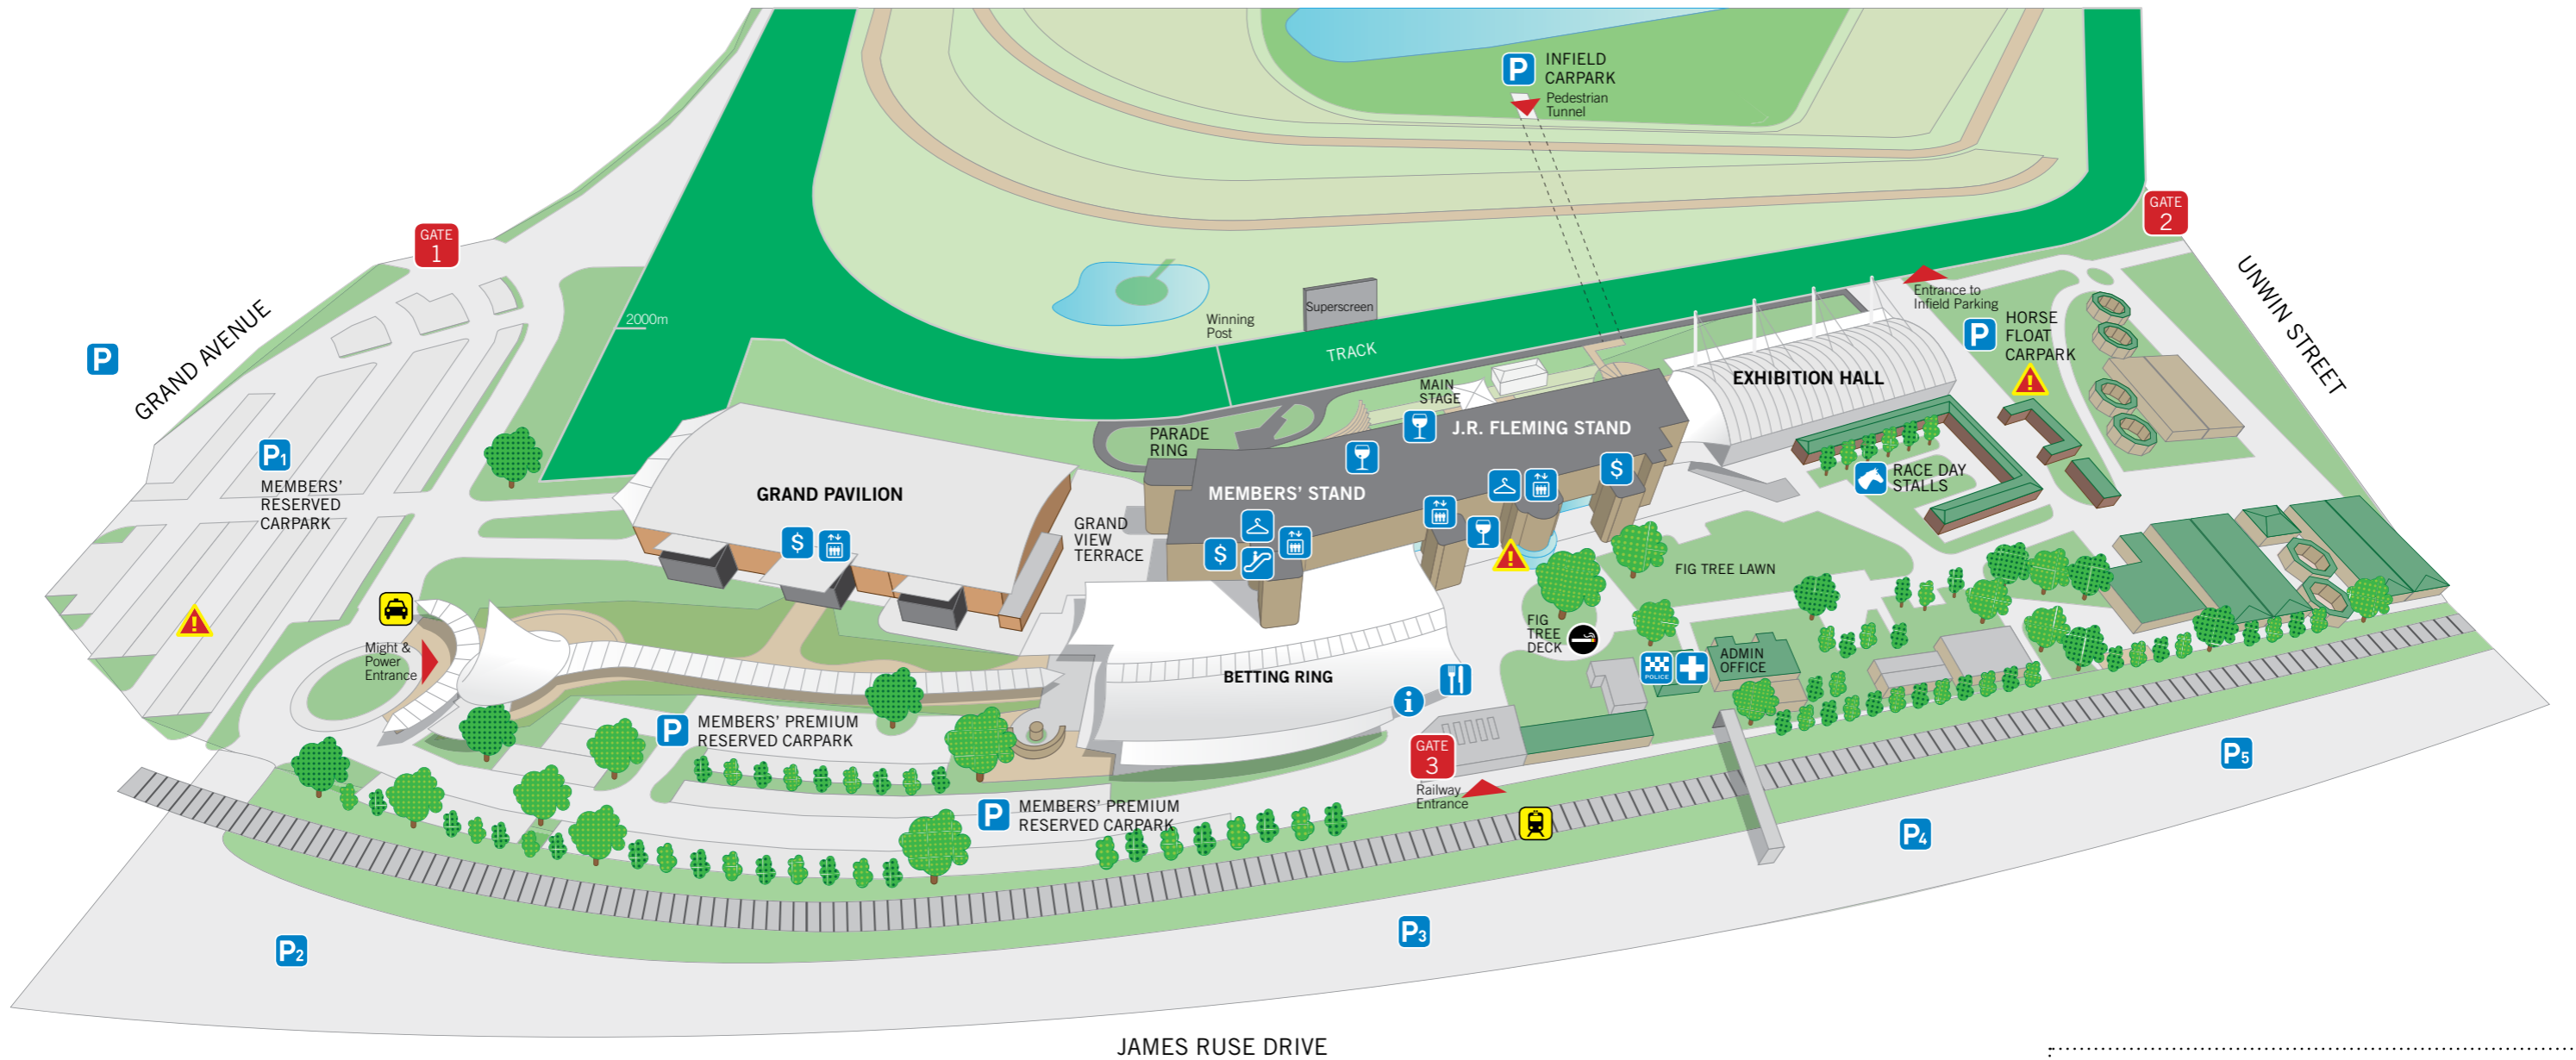

Rosehill Gardens Precinct

JAMES RUSE DRIVE

J.R. FLEMING STAND AREAS		Level	MEMBERS' RESERVE AREAS		Level
Ascot Club		4	Members' Concierge		2
Open Terraces		4	TJ's Champagne Bar		2
Grandstand Reserved Seating		4	Grandview Terrace/Cabana		2
Baguette Room		5	Winning Post Terrace		3
Marscay Room		5	Moët & Chandon Champagne Bar		4
Corporate Suites		5	Winning Post Restaurant		4
Director's Room		5	Marscay Room		5

LEGEND	
	Guest Relations Office
	Cloakroom/Racebooks
	Elevators
	Escalators
	Toilets
	ATM
	Emergency Assembly Area
	Designated Smoking Area
	Cafe Valenti
	Bar
	First Aid
	Police/Security
	Parking
	Taxi Rank
	Train Station